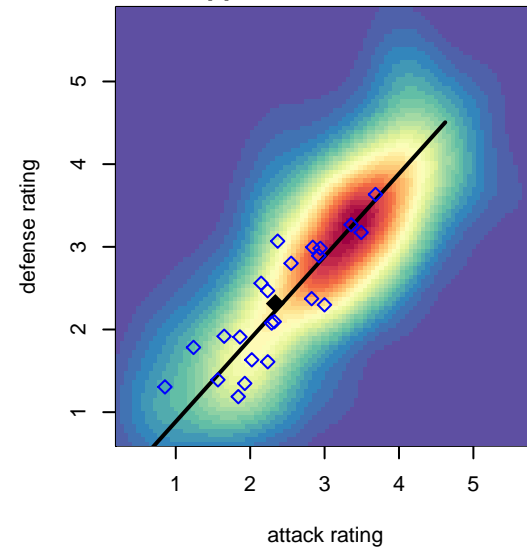

FC Portland White G01

FC Portland
 Portland, OR
 G01 total strength=1471
 attack=10.36 defense=10.11
 spr league = Win OYS G01 Div 1 Red

alt names used:
 FC Portland White G01
 FC Portland 2001G White

Venues played:
 2016 Clash At the Border Gold/Silver U16
 2016 Beaverton Cup GU16 Silver
 2016 Sounders FC Cup GU16
 2016 AstroTurf Showcase GU16 AB
 2016 Win OYS G01 Division 1 Red
 2016 OYS Presidents Cup G01

FC Portland White G01
 Dots are actual minus expected GF (blue circles) and GA (red triangles).
 Blue line is smoothed change in attack strength. Red is smoothed change in defense strength.

**attack and defense variance (black dot)
relative to other teams
and top 10 in region**

**attack and defense rating
relative to others at age
and all opponents in last 13 months**

**attack and defense rating
relative to others at age
and all opponents in last 13 months**

Performance relative to 13 month average

Performance relative to 13 month average

Distribution of opponents
 Red = Lose zone, Blue = Win zone, Green = Even
 Black line separates win/lose zones

lot. A=Neither has attack advantage, B=Opponent has both attack and defense advantage, C=Opponent has both attack and defense disadvantage, D=Both have