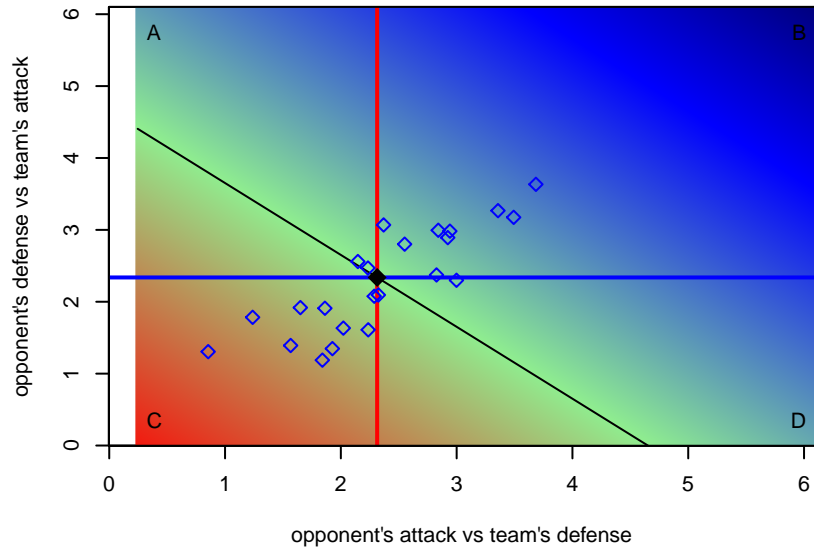

FC Portland White G01
 Dots are actual minus expected GF (blue circles) and GA (red triangles).
 Blue line is smoothed change in attack strength. Red is smoothed change in defense strength.

**attack and defense variance (black dot)
relative to other teams
and top 10 in region**

**attack and defense rating
relative to others at age
and all opponents in last 13 months**

**attack and defense rating
relative to others at age
and all opponents in last 13 months**

Performance relative to 13 month average

Performance relative to 13 month average

Distribution of opponents
 Red = Lose zone, Blue = Win zone, Green = Even
 Black line separates win/lose zones

lot. A=Neither has attack advantage, B=Opponent has both attack and defense advantage, C=Opponent has both attack and defense disadvantage, D=Both have