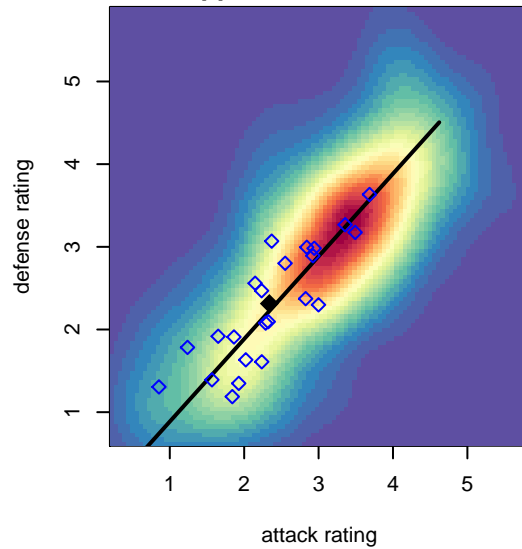

FC Portland White G01

FC Portland
 Portland, OR
 G01 total strength=1471
 attack=10.36 defense=10.11
 spr league = Win OYS G01 Div 1 Red

alt names used:
 FC Portland White G01
 FC Portland 2001G White

Venues played:
 2016 Clash At the Border Gold/Silver U16
 2016 Beaverton Cup GU16 Silver
 2016 Sounders FC Cup GU16
 2016 AstroTurf Showcase GU16 AB
 2016 Win OYS G01 Division 1 Red
 2016 OYS Presidents Cup G01

FC Portland White G01
 Dots are actual minus expected GF (blue circles) and GA (red triangles).
 Blue line is smoothed change in attack strength. Red is smoothed change in defense strength.

**attack and defense variance (black dot)
relative to other teams
and top 10 in region**

**attack and defense rating
relative to others at age
and all opponents in last 13 months**

**attack and defense rating
relative to others at age
and all opponents in last 13 months**

Performance relative to 13 month average

Performance relative to 13 month average

Distribution of opponents
 Red = Lose zone, Blue = Win zone, Green = Even
 Black line separates win/lose zones

lot. A=Neither has attack advantage, B=Opponent has both attack and defense advantage, C=Opponent has both attack and defense disadvantage, D=Both have