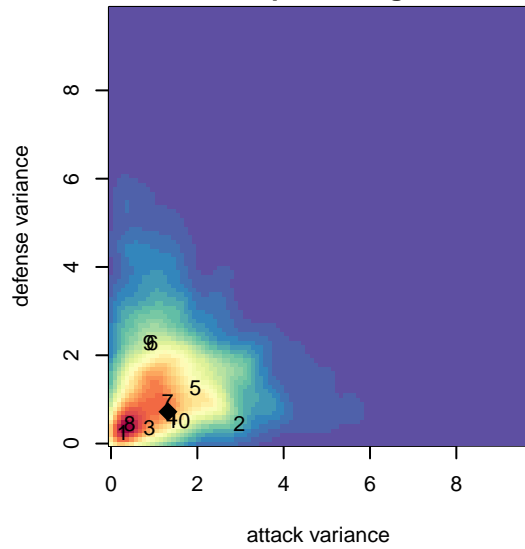

FC Portland White G01

FC Portland
 Portland, OR
 G01 total strength=1471
 attack=10.36 defense=10.11
 spr league = Win OYS G01 Div 1 Red

alt names used:
 FC Portland White G01
 FC Portland 2001G White

Venues played:
 2016 Clash At the Border Gold/Silver U16
 2016 Beaverton Cup GU16 Silver
 2016 Sounders FC Cup GU16
 2016 AstroTurf Showcase GU16 AB
 2016 Win OYS G01 Division 1 Red
 2016 OYS Presidents Cup G01

FC Portland White G01
 Dots are actual minus expected GF (blue circles) and GA (red triangles).
 Blue line is smoothed change in attack strength. Red is smoothed change in defense strength.

**attack and defense variance (black dot)
relative to other teams
and top 10 in region**

Performance relative to 13 month average

Distribution of opponents
 Red = Lose zone, Blue = Win zone, Green = Even
 Black line separates win/lose zones

lot. A=Neither has attack advantage, B=Opponent has both attack and defense advantage, C=Opponent has both attack and defense disadvantage, D=Both have